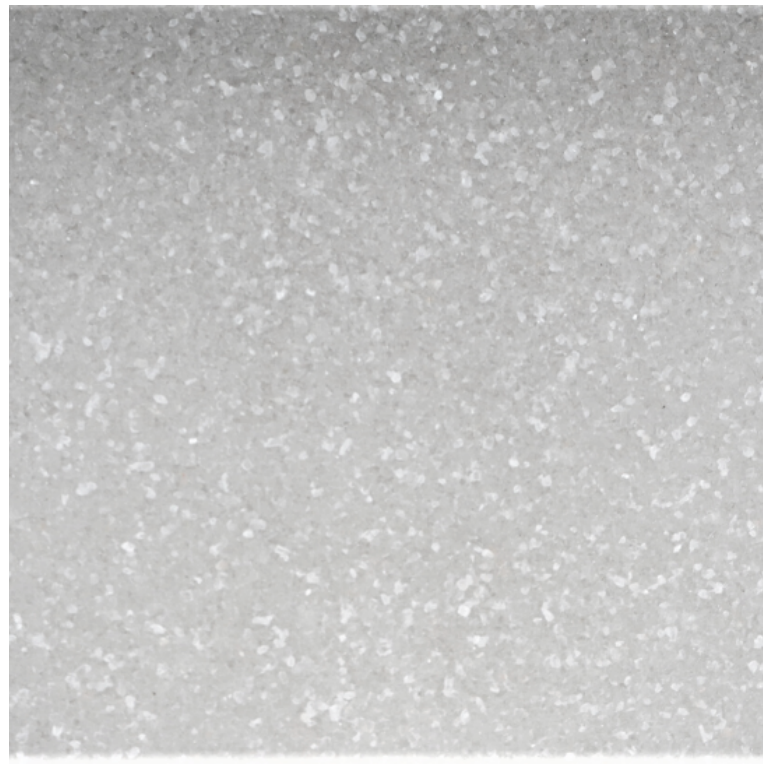

These 22" x 22" tile panels are made from pure Himalayan salt. They can be installed directly to any wall, or framed with LED lighting. They come in rocks, small pebbles and coarse grain and are available in white, pink, and mixed. Prices are based on type and quantity and range from \$80-\$120 each.

White Pebbles - White Grain
SKU: 110WW

White Grain
SKU: 1400W

Pink & White Rocks - Pink Grain
SKU: 15COP

Pink Pebbles - Pink Grain
SKU: 160PP

Pink Pebbles - No Grain
SKU: 170PO

Pink Rocks - White Grain
SKU: 19POW

Mixed Pebbles - Pink Grain
SKU: 200CP

Red Pebbles - No Grain
SKU: 210RO

White Rocks - White Grain
SKU: 22WOW

Four Seasons Austin

Norwegian Breakaway