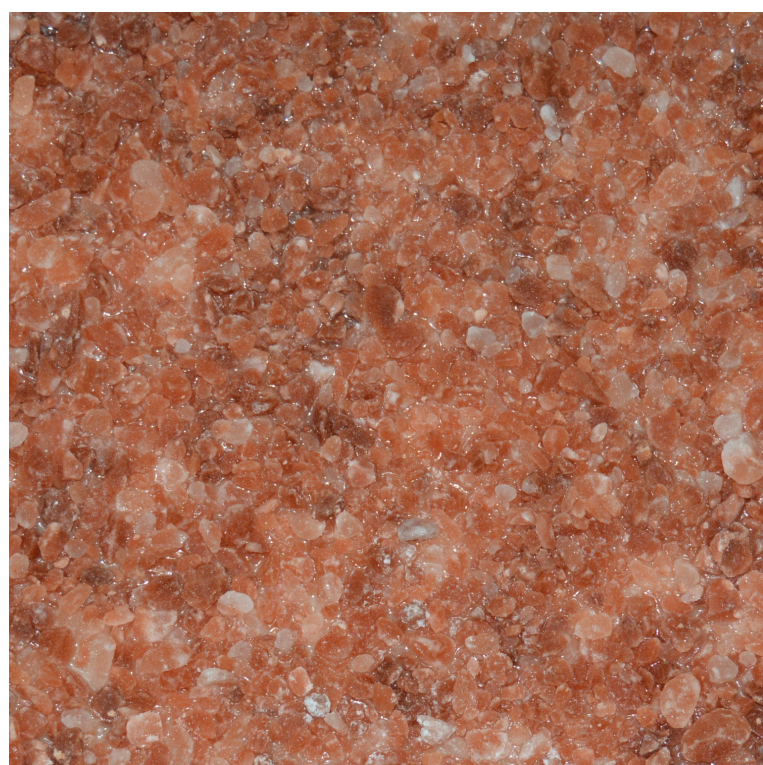

These 22" x 22" tile panels are made from pure Himalayan salt. They can be installed directly to any wall, or framed with LED lighting. They come in rocks, small pebbles and coarse grain and are available in white, pink, and mixed. Prices are based on type and quantity and range from \$80-\$120 each.

White Pebbles - White Grain
SKU: 110WW

White Grain
SKU: 1400W

Pink & White Rocks - Pink Grain
SKU: 15COP

Pink Pebbles - Pink Grain
SKU: 160PP

Pink Pebbles - No Grain
SKU: 170PO

Pink Rocks - White Grain
SKU: 19POW

Mixed Pebbles - Pink Grain
SKU: 200CP

Red Pebbles - No Grain
SKU: 210RO

White Rocks - White Grain
SKU: 22WOW

Four Seasons Austin

Norwegian Breakaway