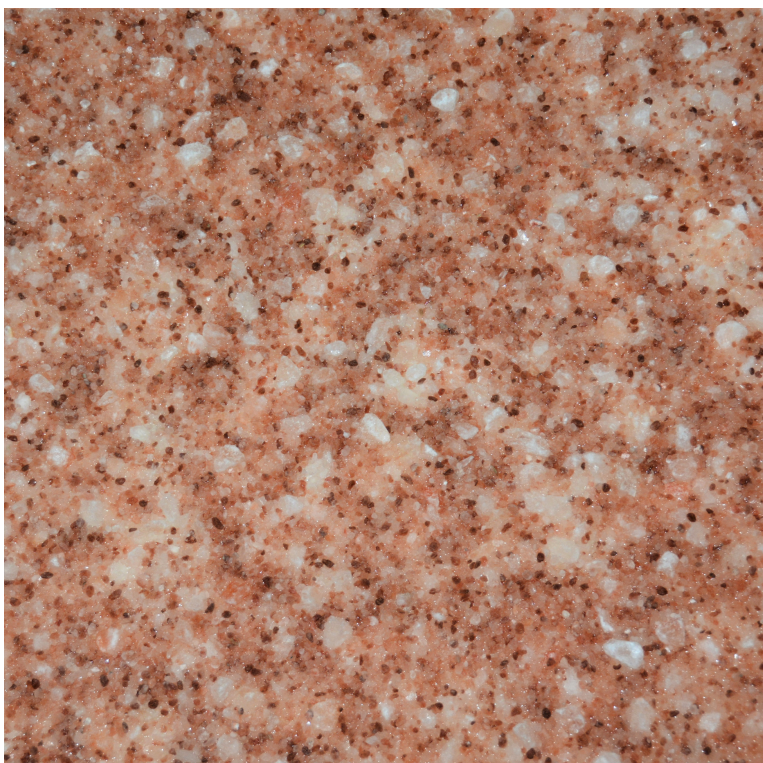

These 22" x 22" tile panels are made from pure Himalayan salt. They can be installed directly to any wall, or framed with LED lighting. They come in rocks, small pebbles and coarse grain and are available in white, pink, and mixed. Prices are based on type and quantity and range from \$80-\$120 each.

White Pebbles - White Grain
SKU: 110WW

White Grain
SKU: 1400W

Pink & White Rocks - Pink Grain
SKU: 15COP

Pink Pebbles - Pink Grain
SKU: 160PP

Pink Pebbles - No Grain
SKU: 170PO

Pink Rocks - White Grain
SKU: 19POW

Mixed Pebbles - Pink Grain
SKU: 200CP

Red Pebbles - No Grain
SKU: 210RO

White Rocks - White Grain
SKU: 22WOW

Four Seasons Austin

Norwegian Breakaway